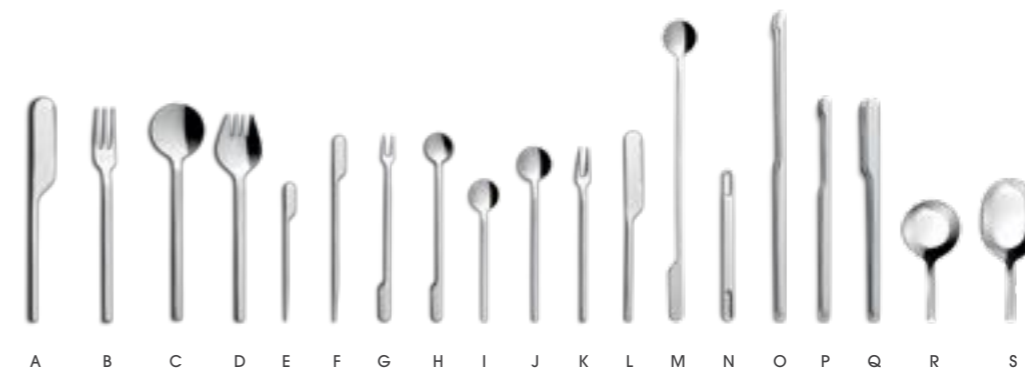

reddot winner 2020

Lab

Q25

INOX 18/10 · 2MM · MIRROR

	€	UE	MOQ	▶mm	Σmm
A 6976 TABLE KNIFE	1,80 €	0/12/120/5400/10800	60	160	
B 6977 TABLE FORK	1,94 €	0/12/120/5400/10800	60	154	2
C 6978 TABLE SPOON	1,94 €	0/12/120/5400/10800	60	153	2
D 6979 RICE FORK	1,85 €	0/12/120/5400/10800	60	148	2
E 6980 COCKTAIL STICK	1,54 €	0/12/120/5400/16200	60	100	2
F 6981 LARGE COCKTAIL STICK	1,58 €	0/12/120/5400/16200	60	135	2
G 6982 APPETIZER FORK	1,72 €	0/12/120/5400/16200	60	135	2
H 6983 APPETIZER SPOON	1,72 €	0/12/120/5400/16200	60	135	2
I 6984 COFFEE/MOKA SPOON	1,58 €	0/12/120/5400/16200	60	101	1,5
J 6985 CAKE SPOON	1,72 €	0/12/120/5400/16200	60	125	2
K 6986 CAKE FORK	1,72 €	0/12/120/5400/16200	60	125	2
L 6987 CAKE KNIFE	1,63 €	0/12/120/5400/16200	60	135	
M 6988 LARGE COCKTAIL	2,07 €	0/12/120/5400/10800	60	215	2
N 6989 SPATULA COFFEE SPOON	1,58 €	0/12/120/5400/16200	60	108	2
O 6995 LONG CALIPER	3,92 €	0/6/60/5400/10800	6	222	2
P 6996 SHORT CALIPER	3,48 €	0/6/60/5400/10800	6	160	2
Q 6997 SPATULA CALIPER	3,92 €	0/6/60/5400/10800	6	160	2
R 6998 TASTING SPOON	3,08 €	0/6/60/5400/10800	6	86	2
S 6999 OVAL TASTING SPOON	3,26 €	0/6/60/5400/10800	6	101	2