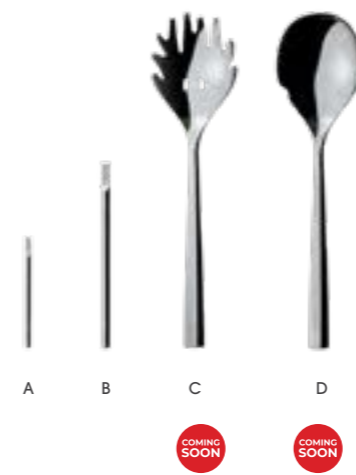

Marina

Q26

INOX 18/10 · MIRROR

	€	UE	MOQ	▶mm	✕mm
■ 7556 SENSORIAL REMOVER A	2,65 €	0/12/120/1920/7680	60	102	3
■ 7557 SENSORIAL LONG REMOVER B	3,10 €	0/12/120/1920/7680	60	150	3
■ 7558 SALAD SPOON C	14,71 €	1/10/50/200/1000	10	272	4
■ 7559 SALAD FORK D	14,71 €	1/10/50/200/1000	10	272	4

■ new!