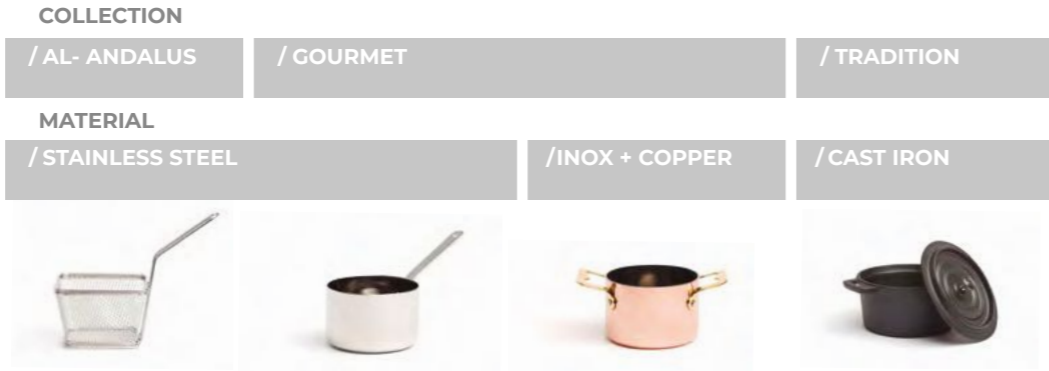

SUITABLE FOR VITROCERAMIC			●	●
SUITABLE FOR ELECTRIC COOKER			●	●
SUITABLE FOR GAS COOKER			●	●
SUITABLE FOR INDUCTIONS COOKER				●
SUITABLE FOR OVEN				●
SUITABLE FOR MICROWAVE				
HAND WASH				●
DISWASHER SAFE	●	●	●	
SUSTAINABLE				
FOODCONTACT SAFE	●	●	●	●