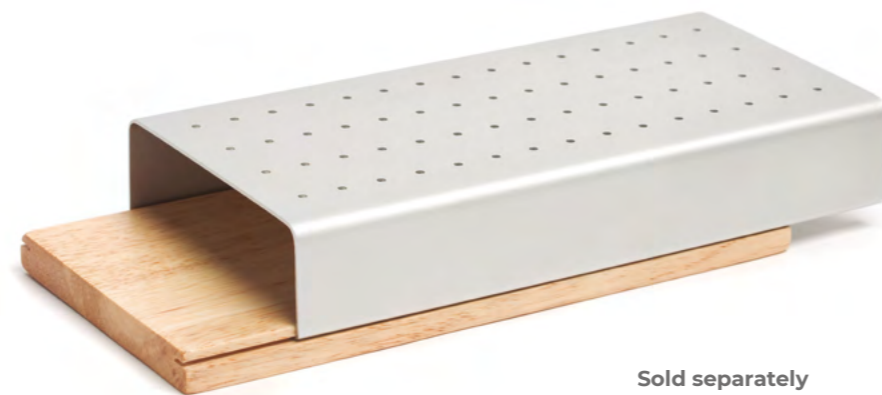

COLOR: **SOFT ARGENTO**
W12 x L24 x H4 cm

UE 1-4-16-0-0
MOQ 1

12,89€

COLOR: **PURE CARBON**
W12 x L24 x H4 cm

UE 1-4-16-0-0
MOQ 1

15,46€

W12 x L24 x H1 cm

UE 1-4-16-0-0
MOQ 1

10,95€