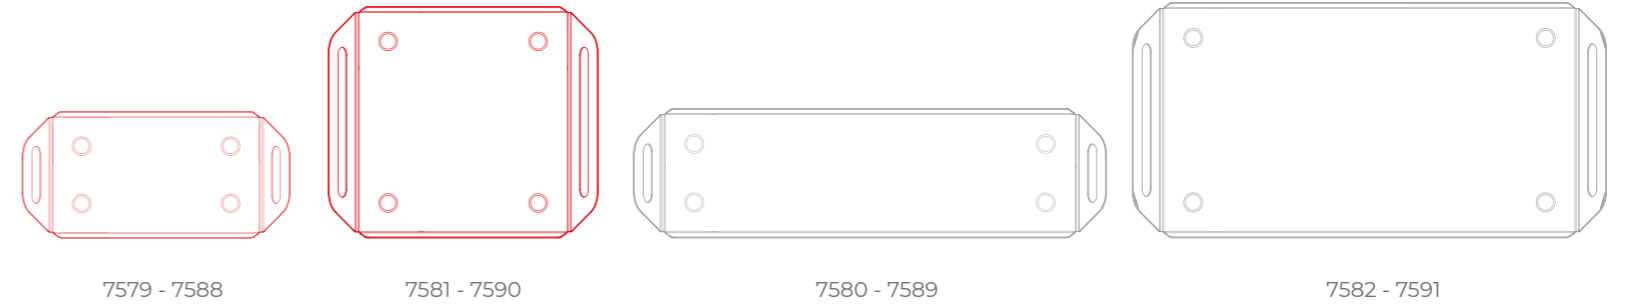

/ 7579
Rectangular small tray

COLOR: **SOFT ARGENTO**
W15 x L27 x H6,9 cm

UE 1-4-16-0-0
MOQ 1

19,33€

/ 7588
Rectangular small tray

COLOR: **PURE CARBON**
W15 x L27 x H6,9 cm

UE 1-4-16-0-0
MOQ 1

20,05€