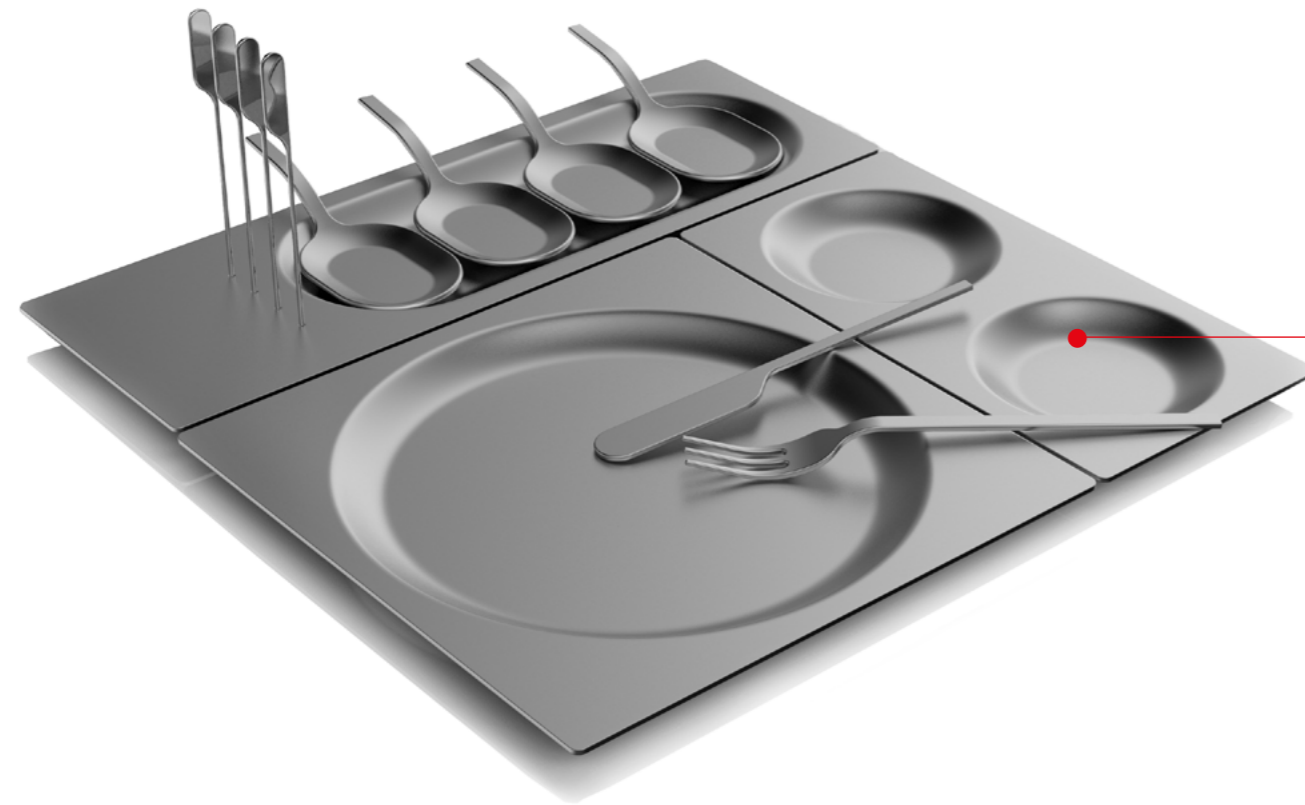

/ HALL - MINIATURES

/ INOX - INOX

Play with these accessories that complement the Lab Culter collection. You will complete your tasting experience of snacks playing through all its elements.

7 plates and complements with different measures but modular and proportional among them what allows you to create the composition that suits your necessities in the best way.