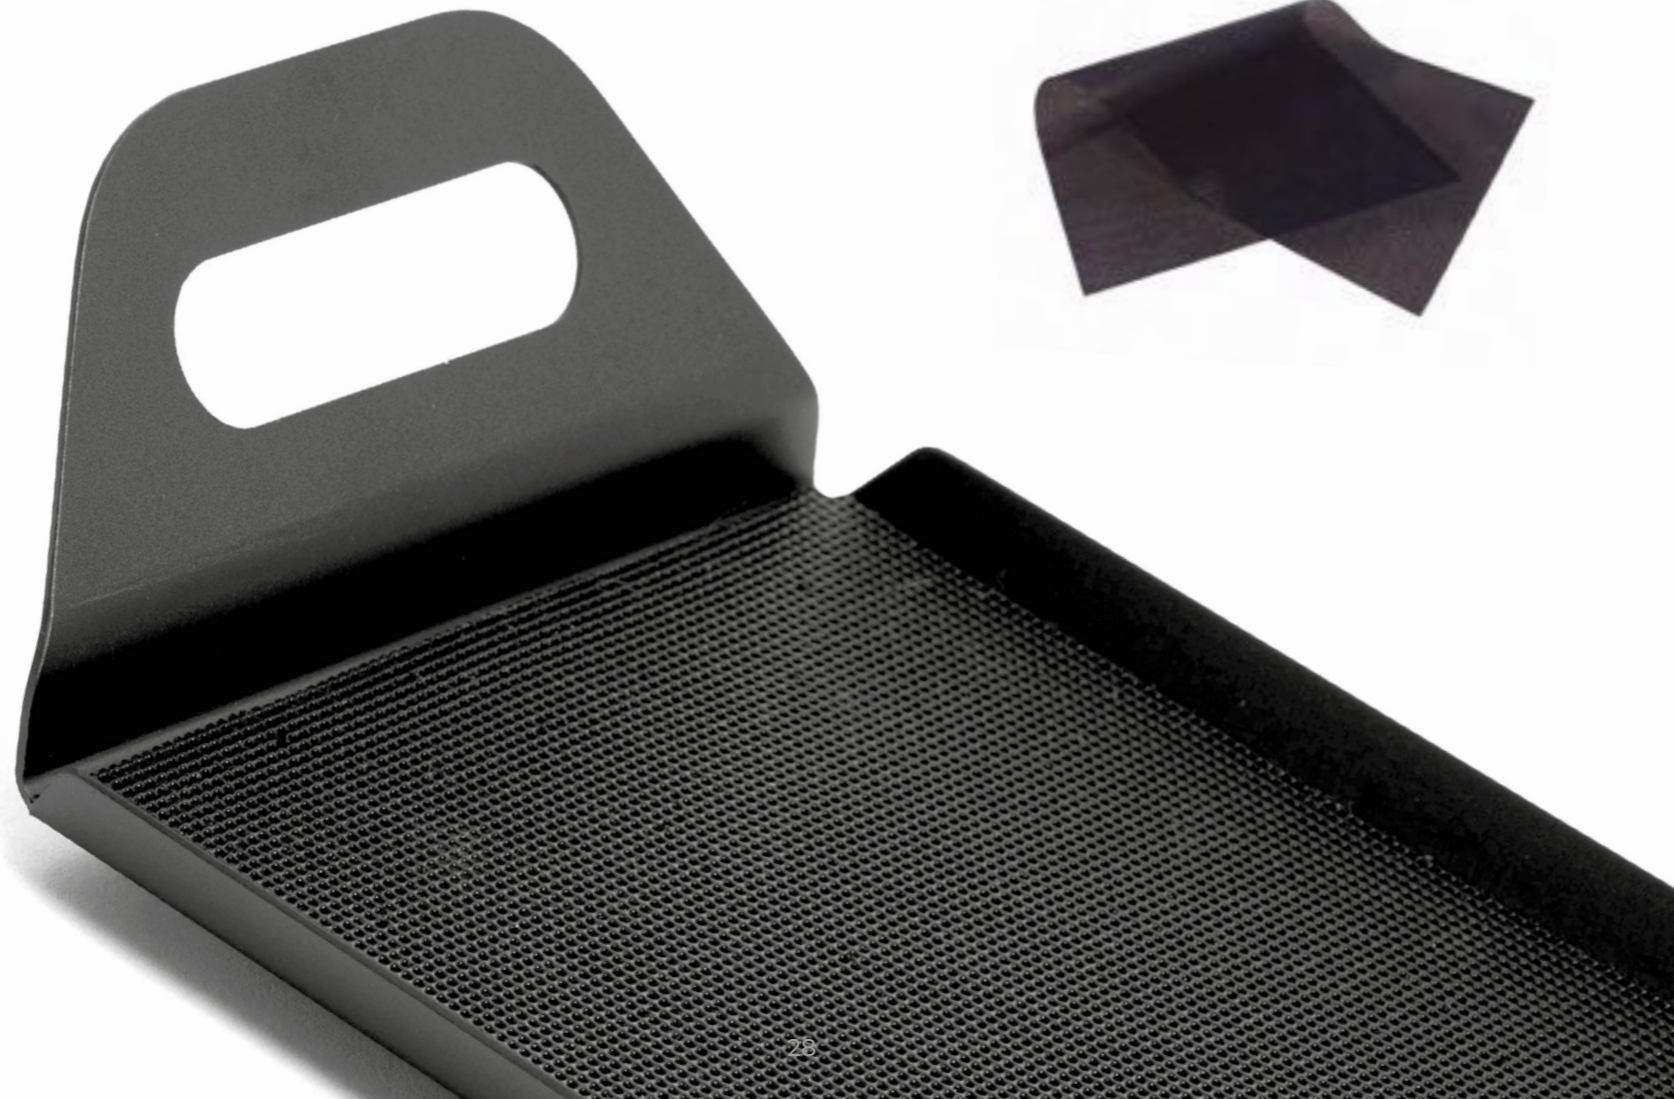

/ CATERING

LES ESSENCES

/ 7438
Small silicon tray cover

w14,5 x L26,5 cm

UE 1-4-16-0-0
MOQ 4

3,42€

For ref.: 7579 - 7588

/ 7439
Rectangular narrow silicon
tray cover

w14,5 x L52 cm

UE 1-4-16-0-0
MOQ 4

6,39€

For ref.: 7581 - 7590

/ 7440
Square silicon tray cover

w26,5 x L28 cm

UE 1-4-16-0-0
MOQ 4

6,39€

For ref.: 7580 - 7589

/ 7441
Rectangular big silicon
tray cover

w28 x L52cm

UE 1-4-16-0-0
MOQ 4

11,71€

For ref.: 7582 - 7591