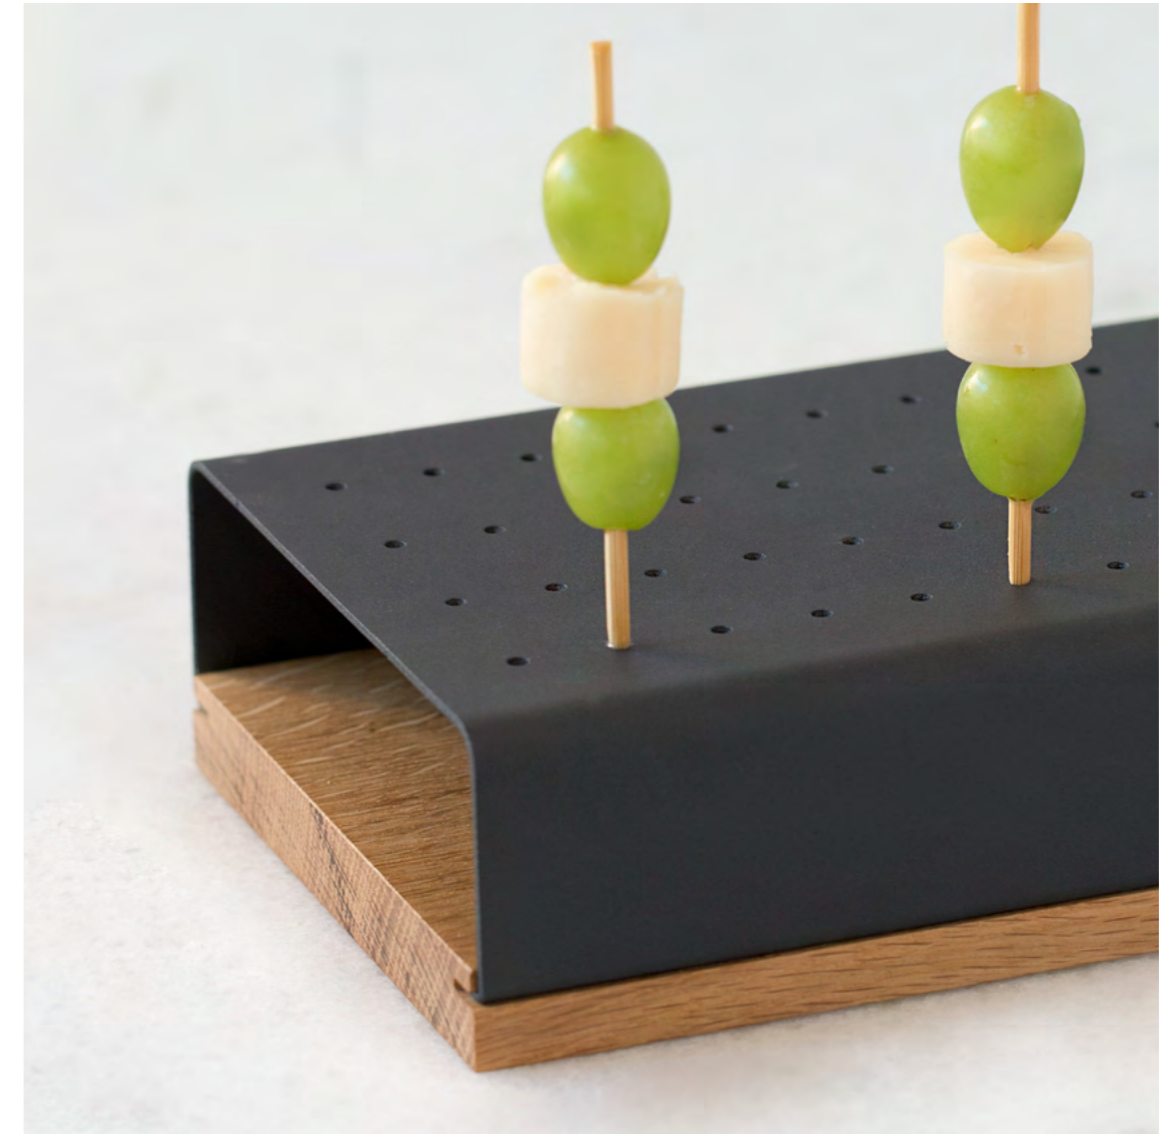

/ SUPPORTS - ALUMINIUM WITH NON-STICK COATED