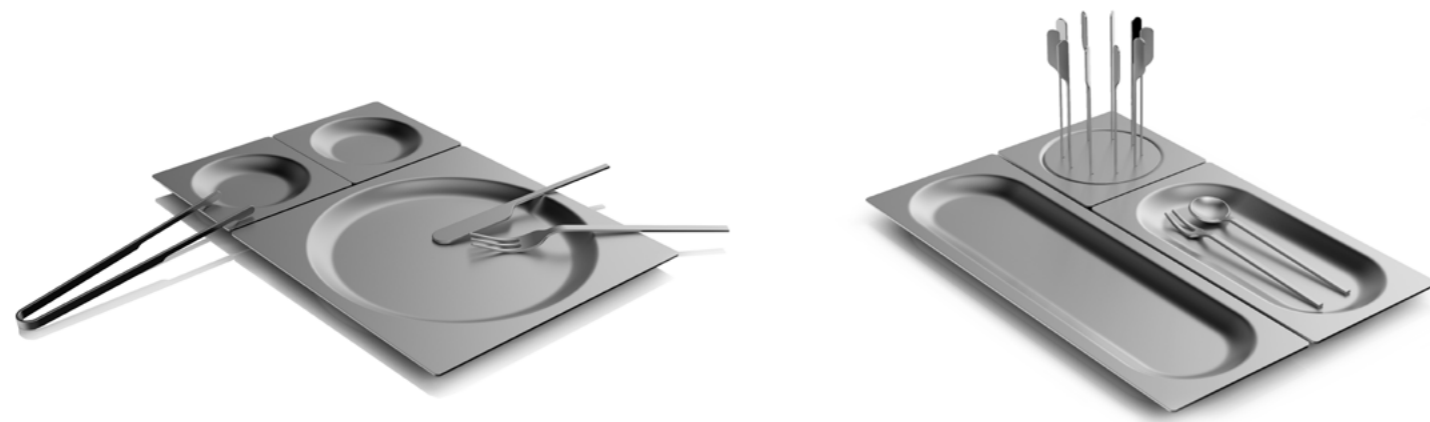

In order to know more of this and other Culter collections visits: www.cultercutlery.com

Para saber más sobre ésta y otras colecciones Culter visita: www.cultercutlery.com

LAB