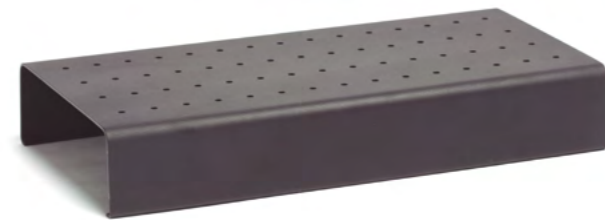

15,46€

●
/ 7592
Tacos support

COLOR: **PURE CARBON**
w12 x L24 x H4 cm

UE 1-4-16-0-0
MOQ 1

18,04€

/ CATERING
LES ESSENCES

●
/ 7585
Lollipops support

COLOR: **SOFT ARGENTO**
W12 x L24 x H4 cm