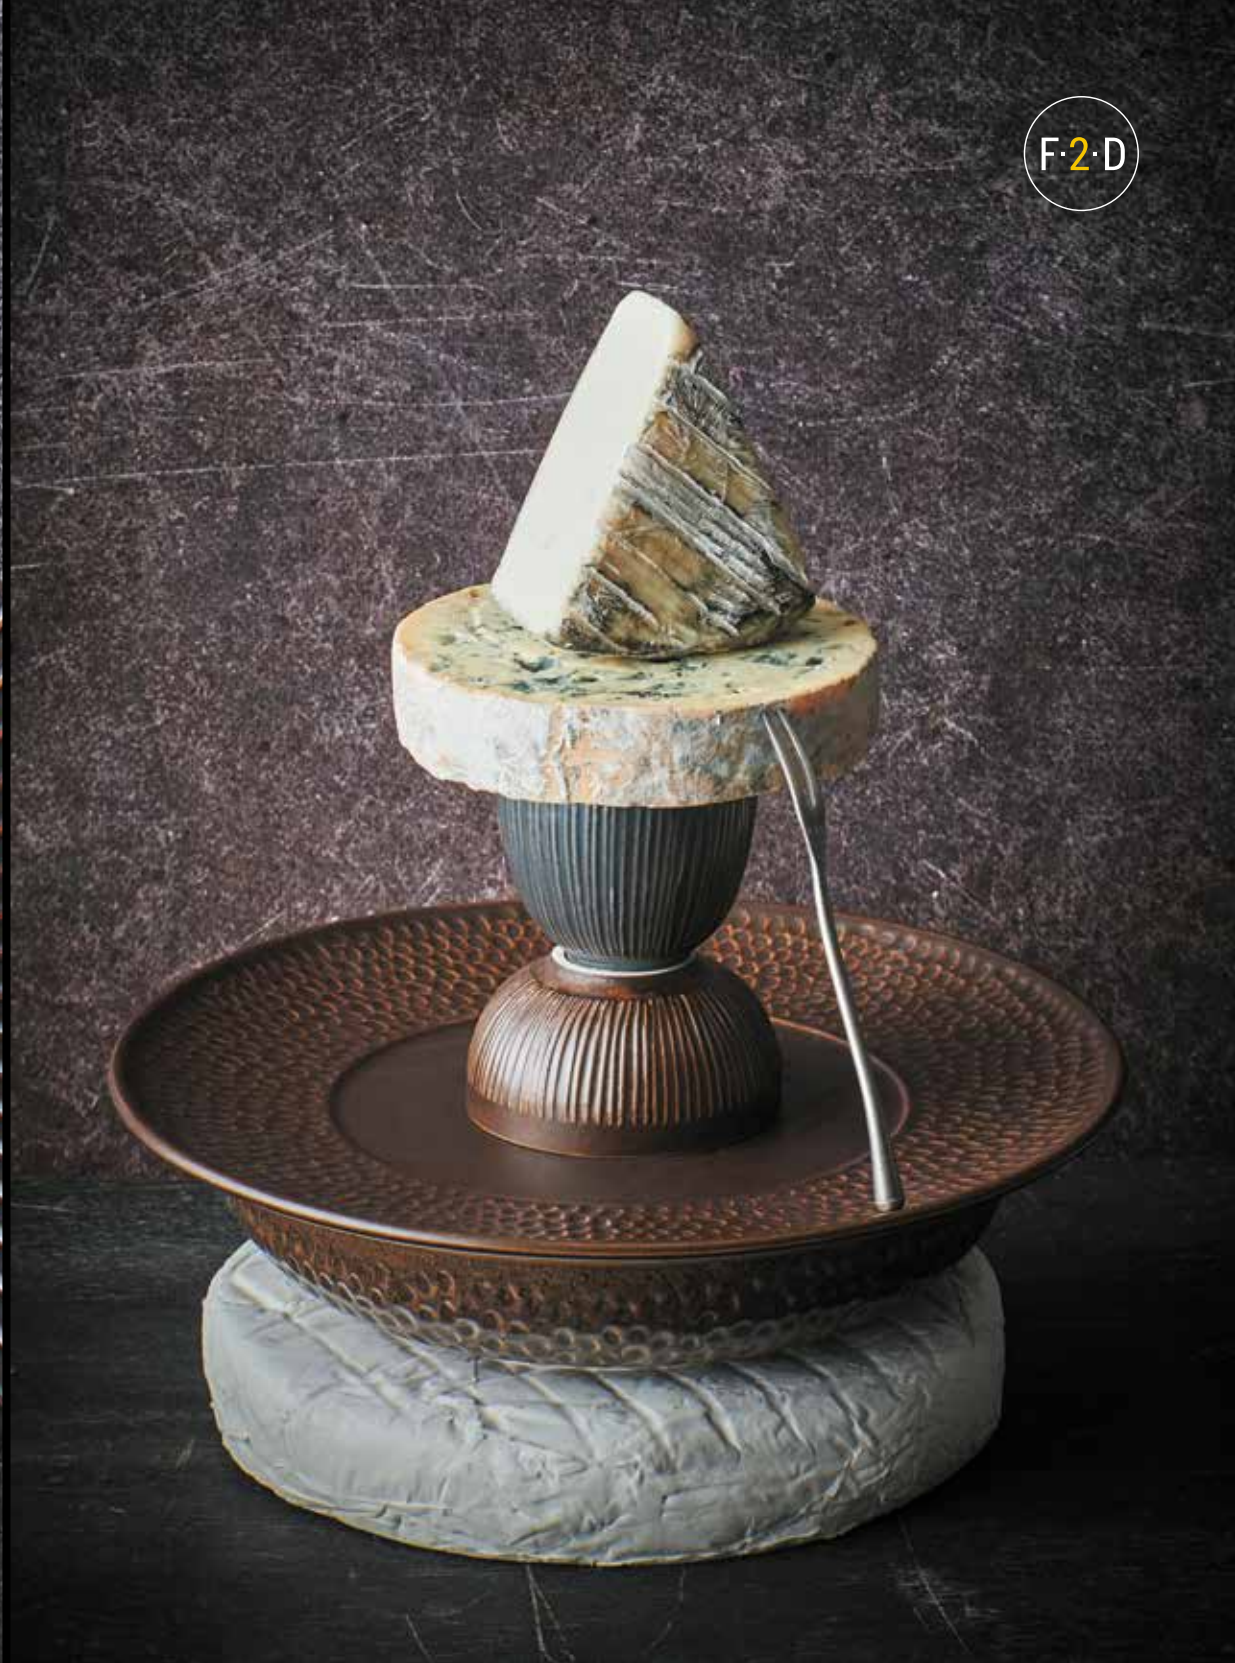

Made from durable high-quality porcelain, all Brass tableware adds an authentic touch to your dishes. Go for a stylish one-colour set-up or mix and match the copper and silver colours for a more playful presentation.