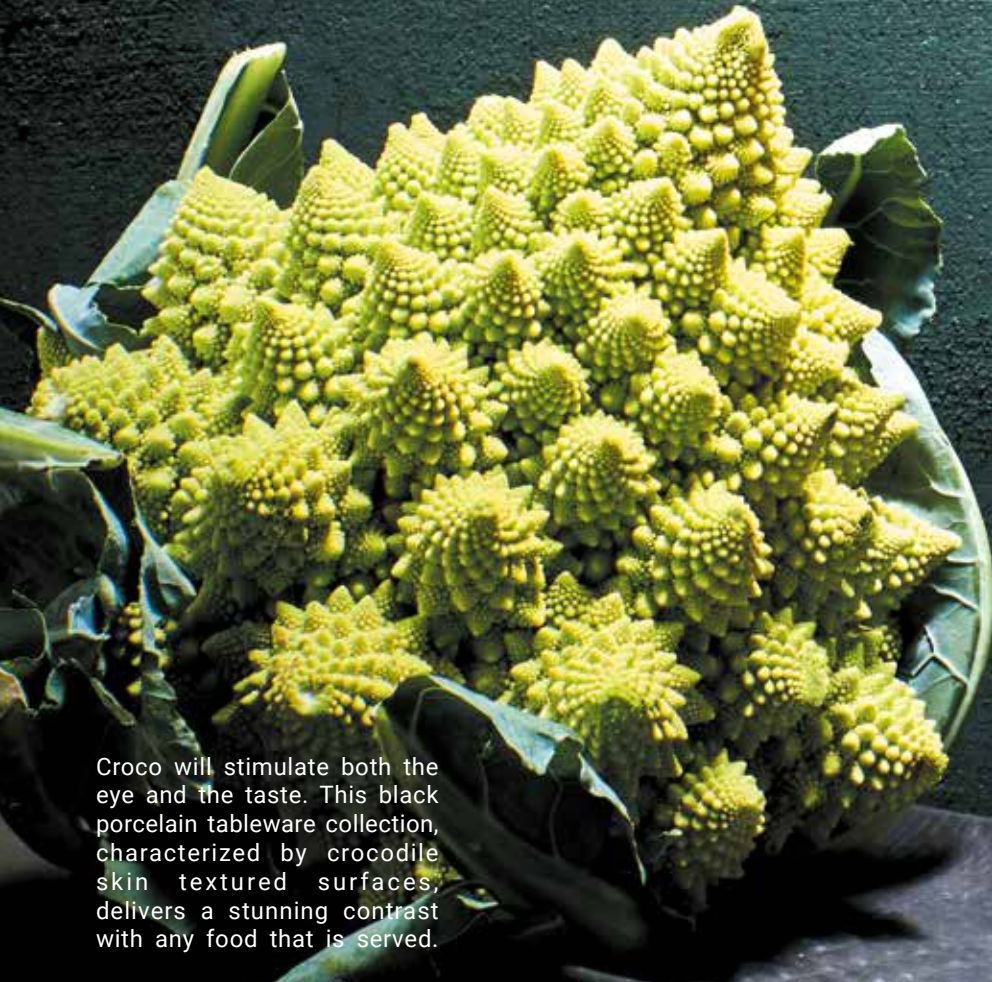

Croco

Crocodile skin texture

Croco will stimulate both the eye and the taste. This black porcelain tableware collection, characterized by crocodile skin textured surfaces, delivers a stunning contrast with any food that is served.

Because the items are mass colored, there won't appear any visible discoloration in case of 'chipping'. Nevertheless the surfaces are structured, all items are scratch-free. Croco's daring design invites its users to invent surprising compositions.