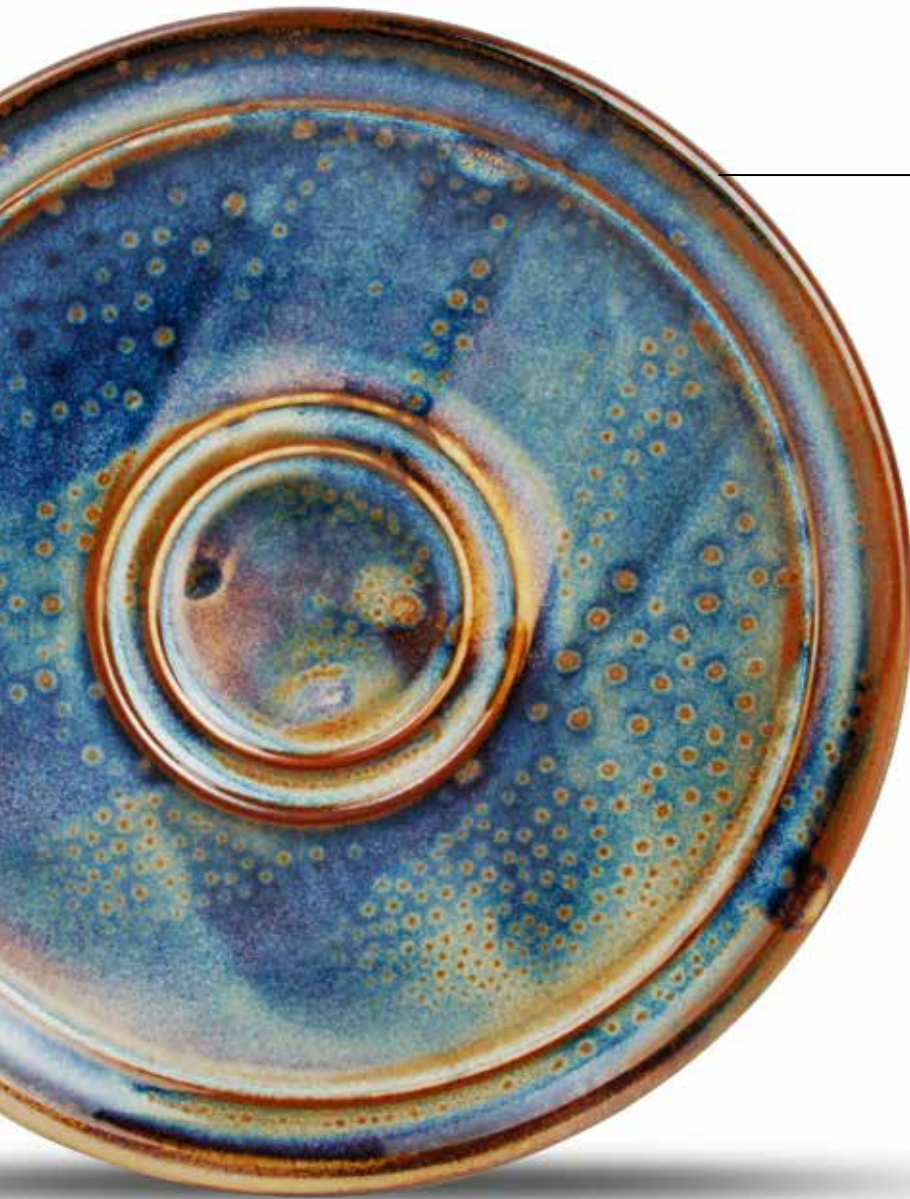

Universal saucer

The universal design ensures that the saucer fits perfectly with the following items: bowl/mocha cup 6,5cl, mocha cup 9cl, cup 19cl, cup 28cl and mug 28cl. Currently available for ranges: Escura, Nova, Grey Ceres, Black Ceres, Usko and Volta. Mix and match as you wish.