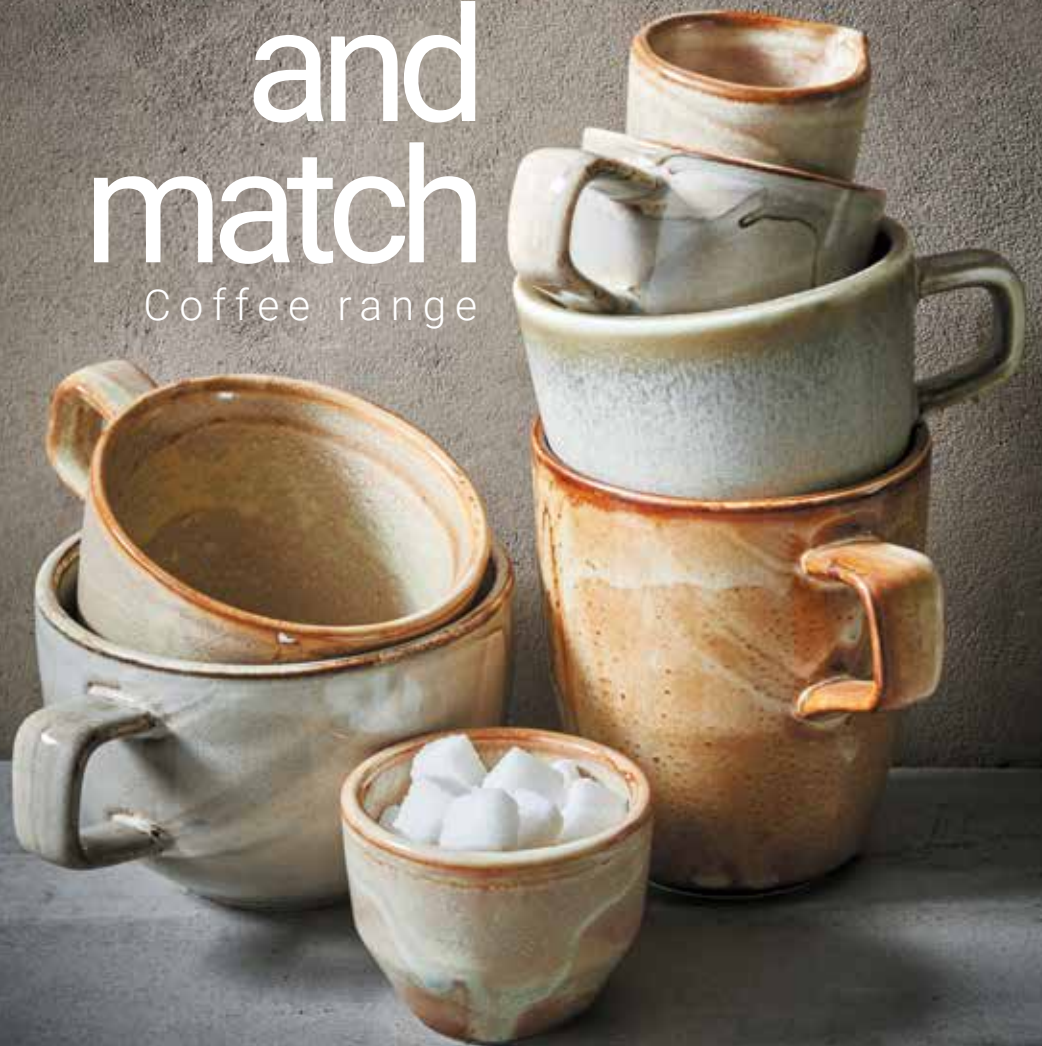

Mix and match

Coffee range