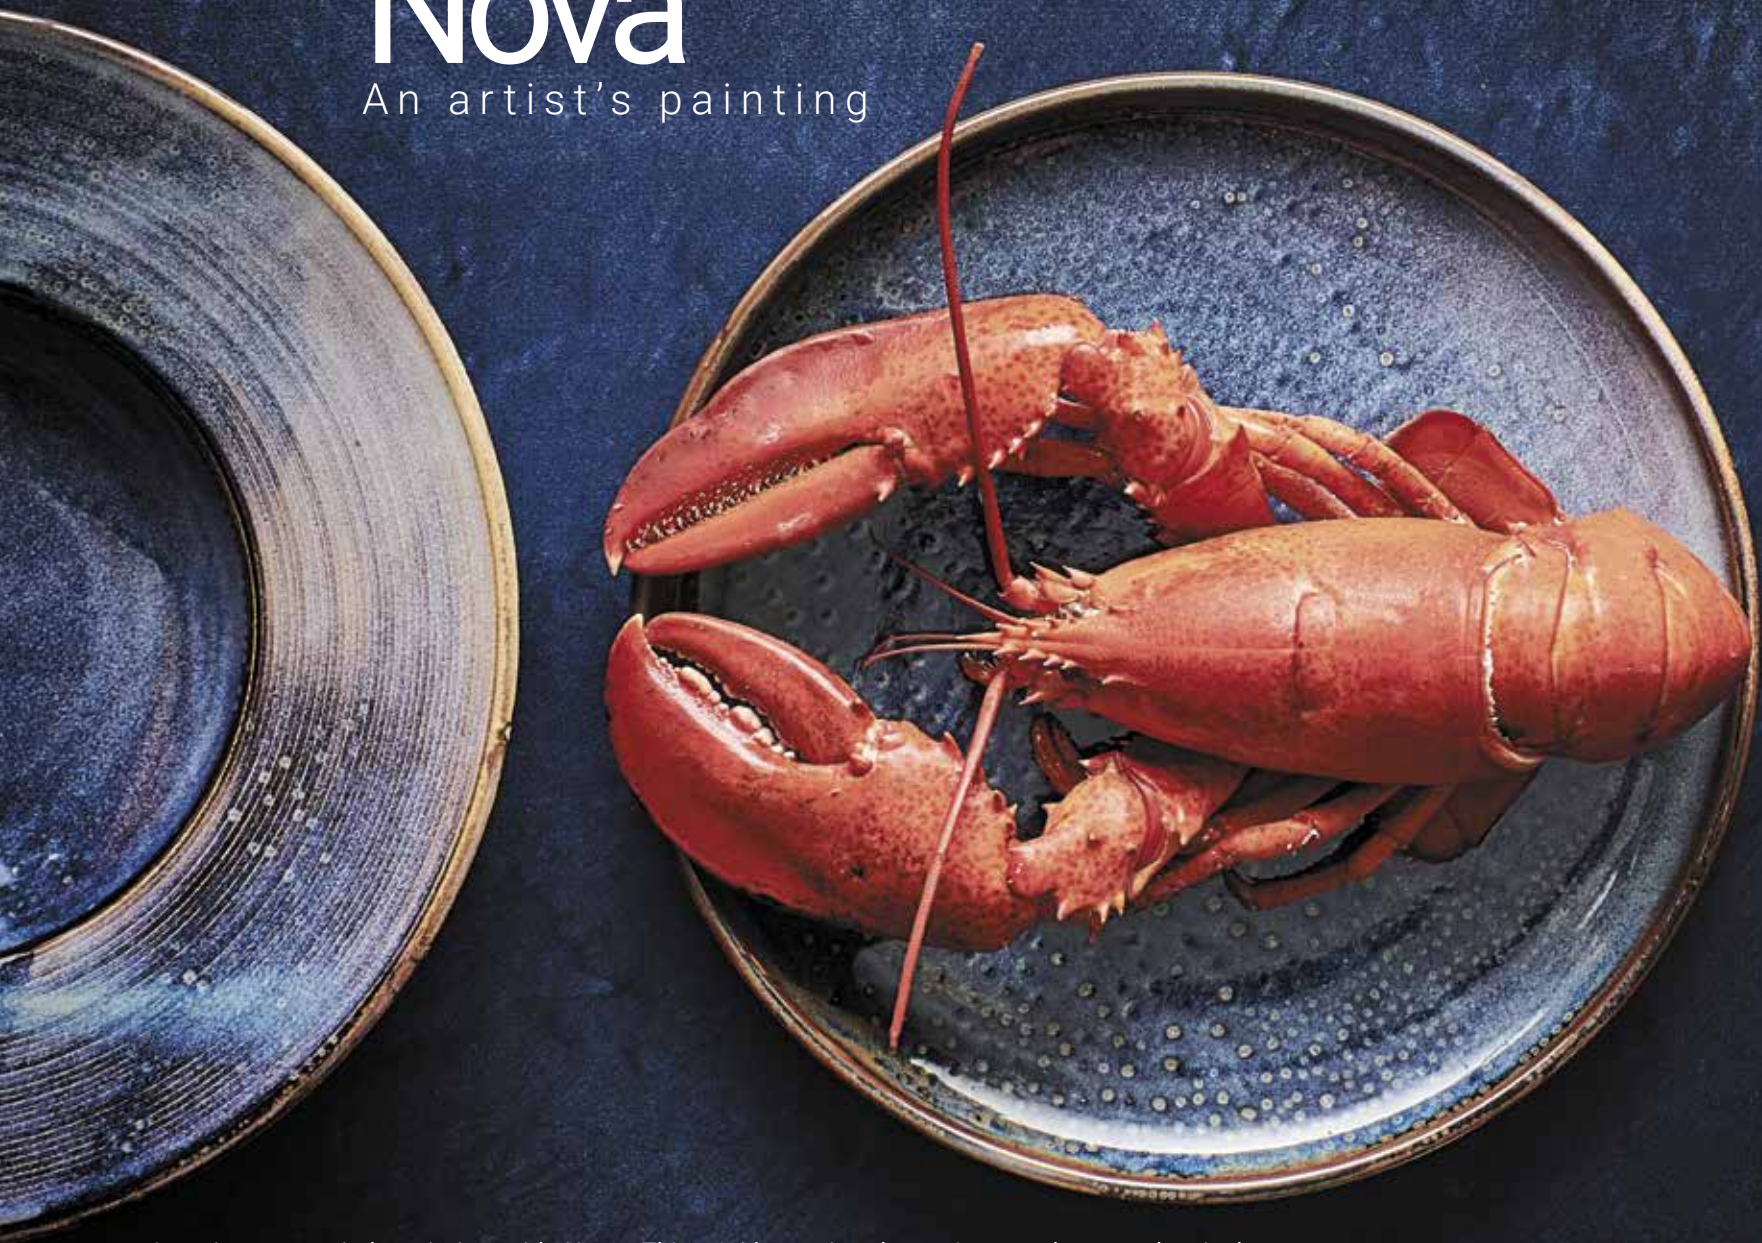

# Nova

An artist's painting

Step into an artist's painting with Nova. This porcelain tableware collection stands out because of its unique blue and brown color shades. The specific color of each product varies, making it more blue or brown according to the production process