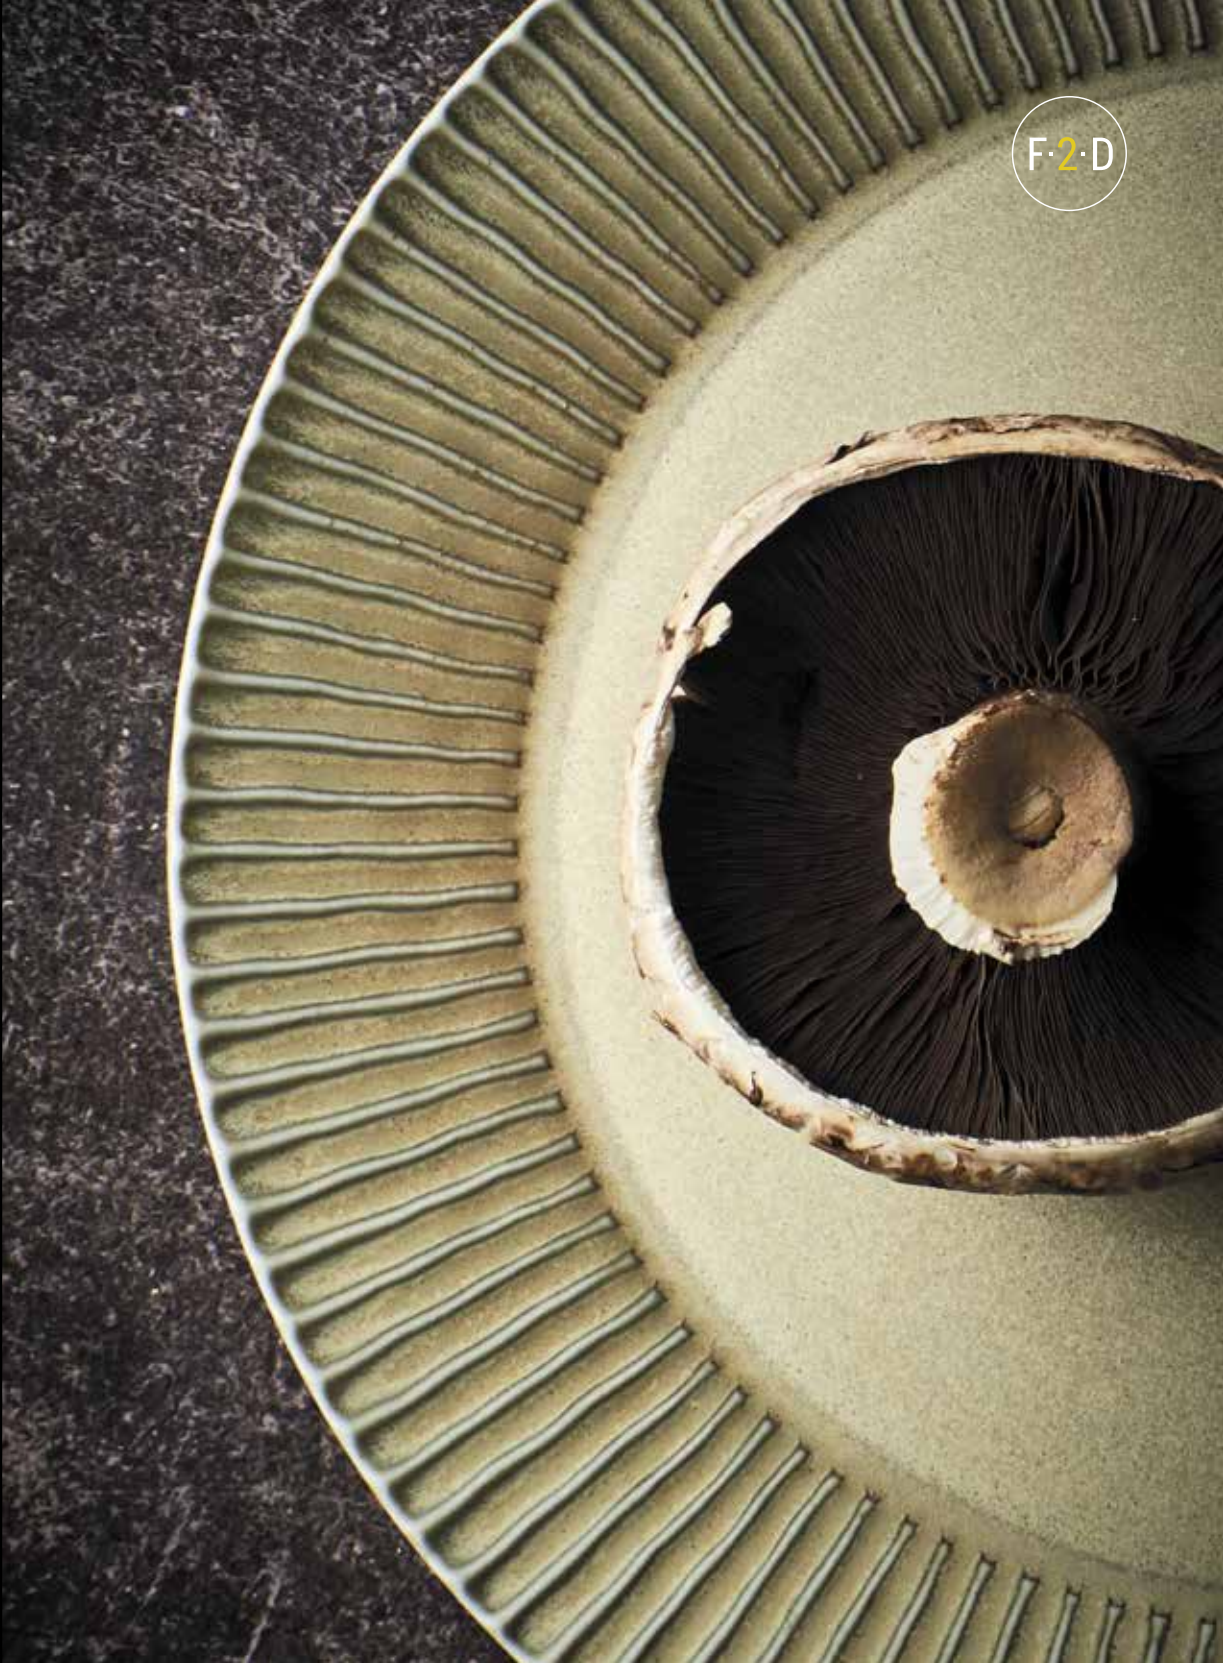

# Aurora

A hand drawn striped texture

Mysterious tones, a matte reactive glaze and a beautiful hand drawn striped texture. Aurora's serving the refined classic look. This porcelain dinner set is graceful and elegant, but with a texture that really pops. Finished by hand, no two pieces are alike, thanks to their glazing process.