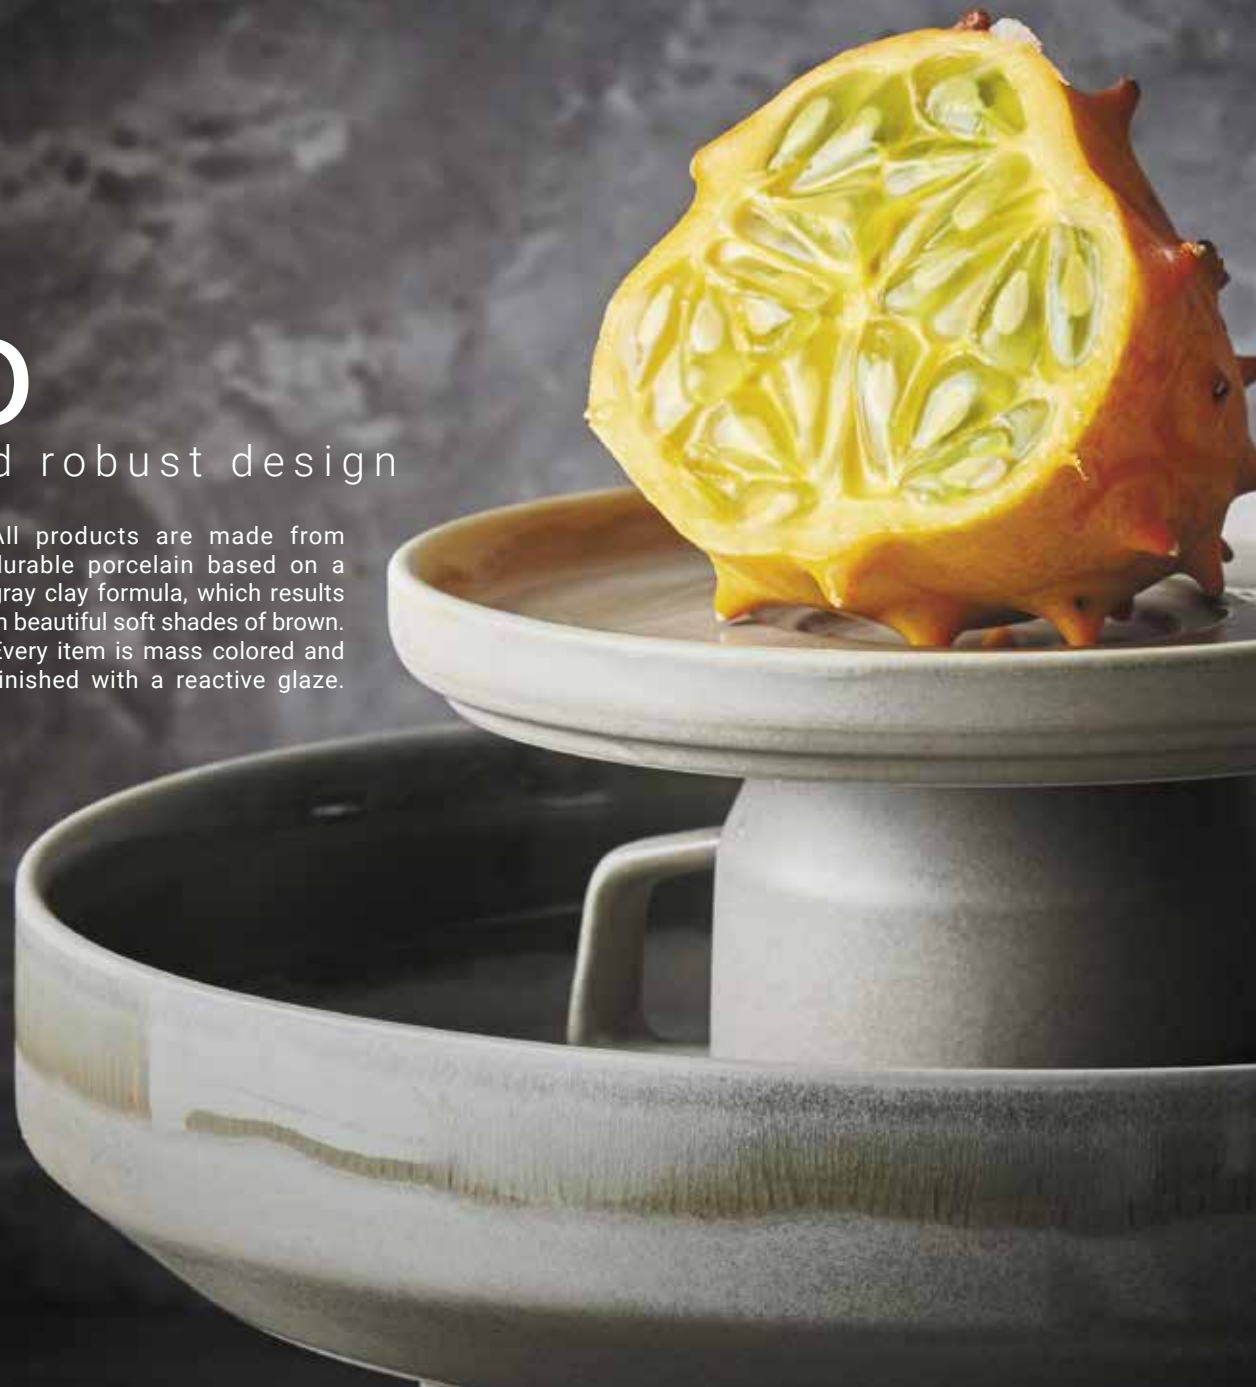

Structo

Straightforward robust design

Strong structures and stackable shapes form a solid base for Structo. The straightforward robust design found its inspiration in the building and architecture industry.

All products are made from durable porcelain based on a gray clay formula, which results in beautiful soft shades of brown. Every item is mass colored and finished with a reactive glaze.