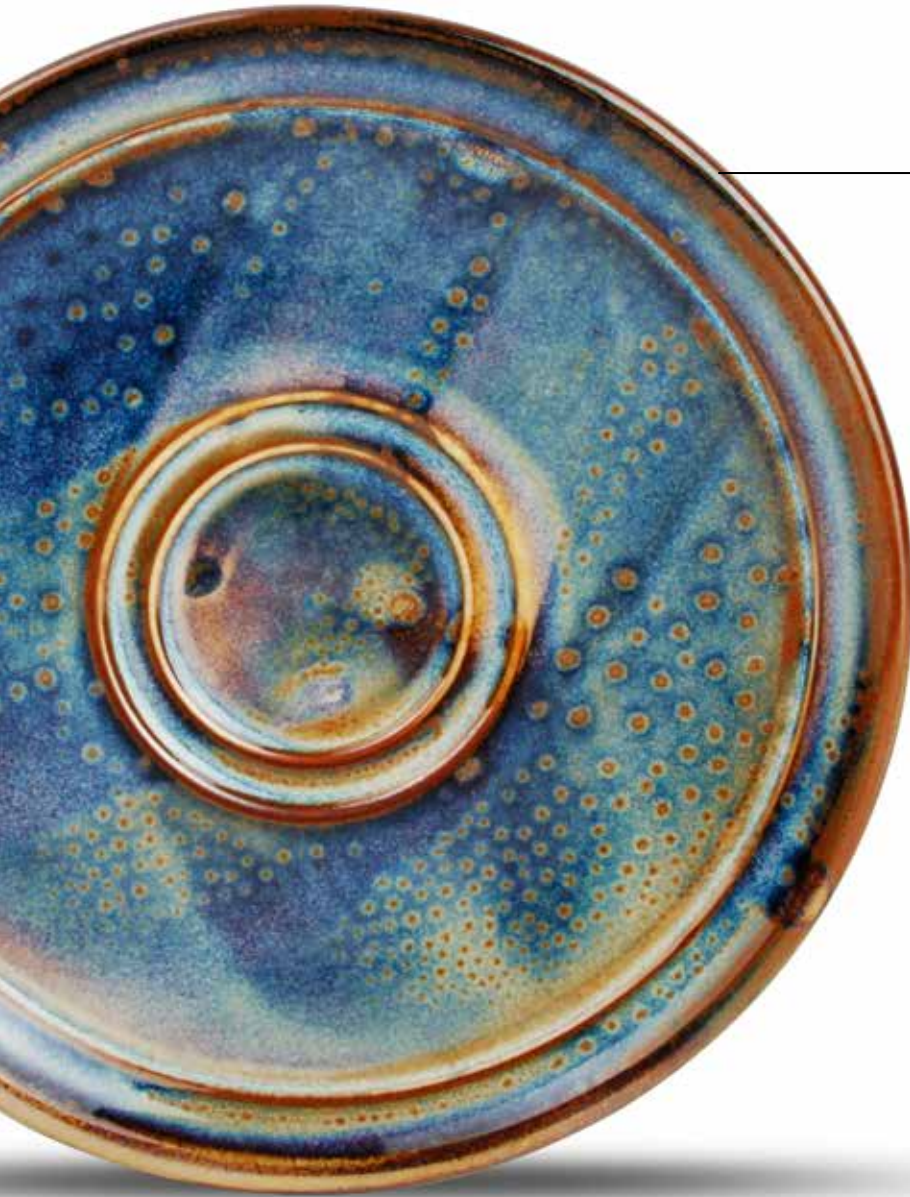

Universal saucer

The universal design ensures that the saucer fits perfectly with the following items: bowl/mocha cup 6,5cl, mocha cup 9cl, cup 19cl, cup 28cl and mug 28cl. Currently available for ranges: Escura, Nova, Grey Ceres, Black Ceres, Usko and Volta. Mix and match as you wish.