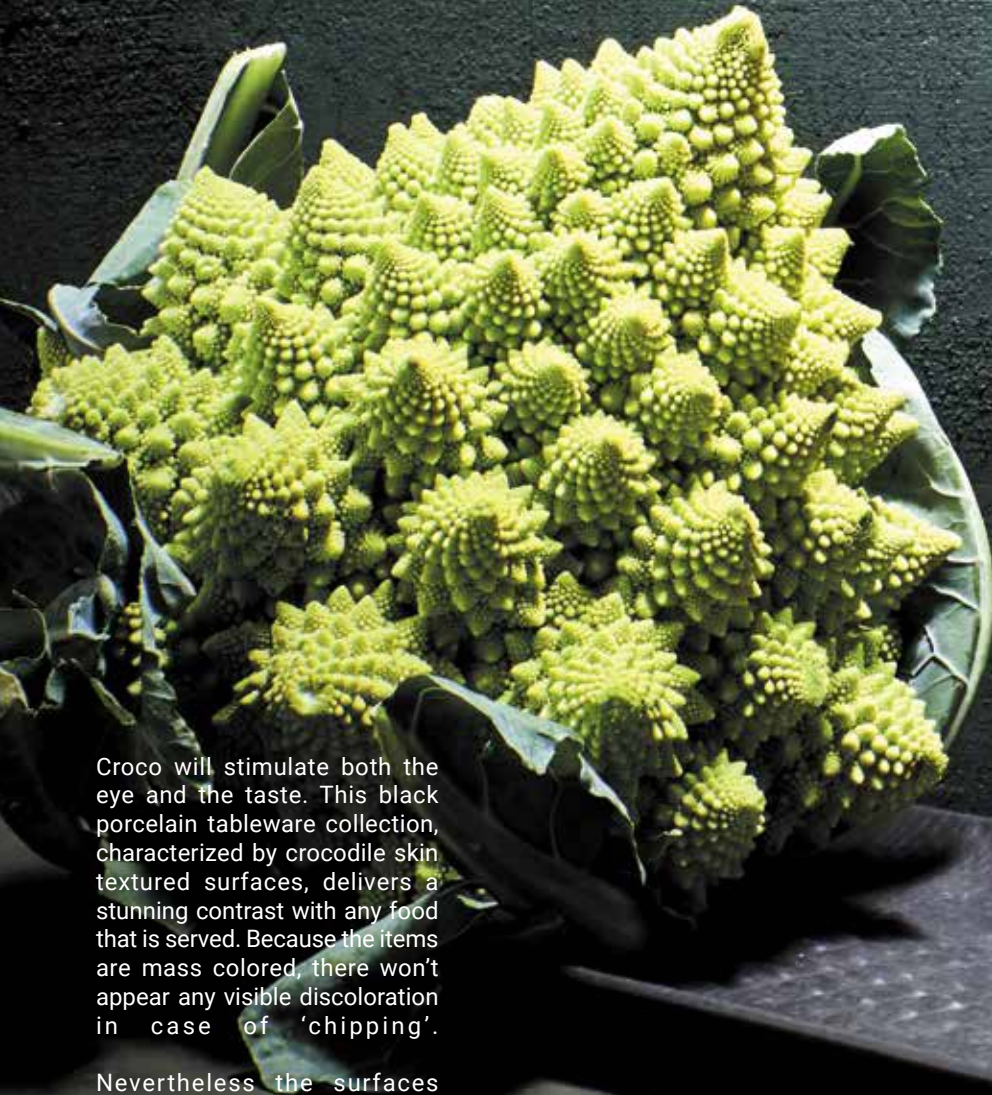

Croco

Crocodile skin texture

Croco will stimulate both the eye and the taste. This black porcelain tableware collection, characterized by crocodile skin textured surfaces, delivers a stunning contrast with any food that is served. Because the items are mass colored, there won't appear any visible discoloration in case of 'chipping'.

Nevertheless the surfaces are structured, all items are scratch-free. Croco's daring design invites its users to invent surprising compositions.