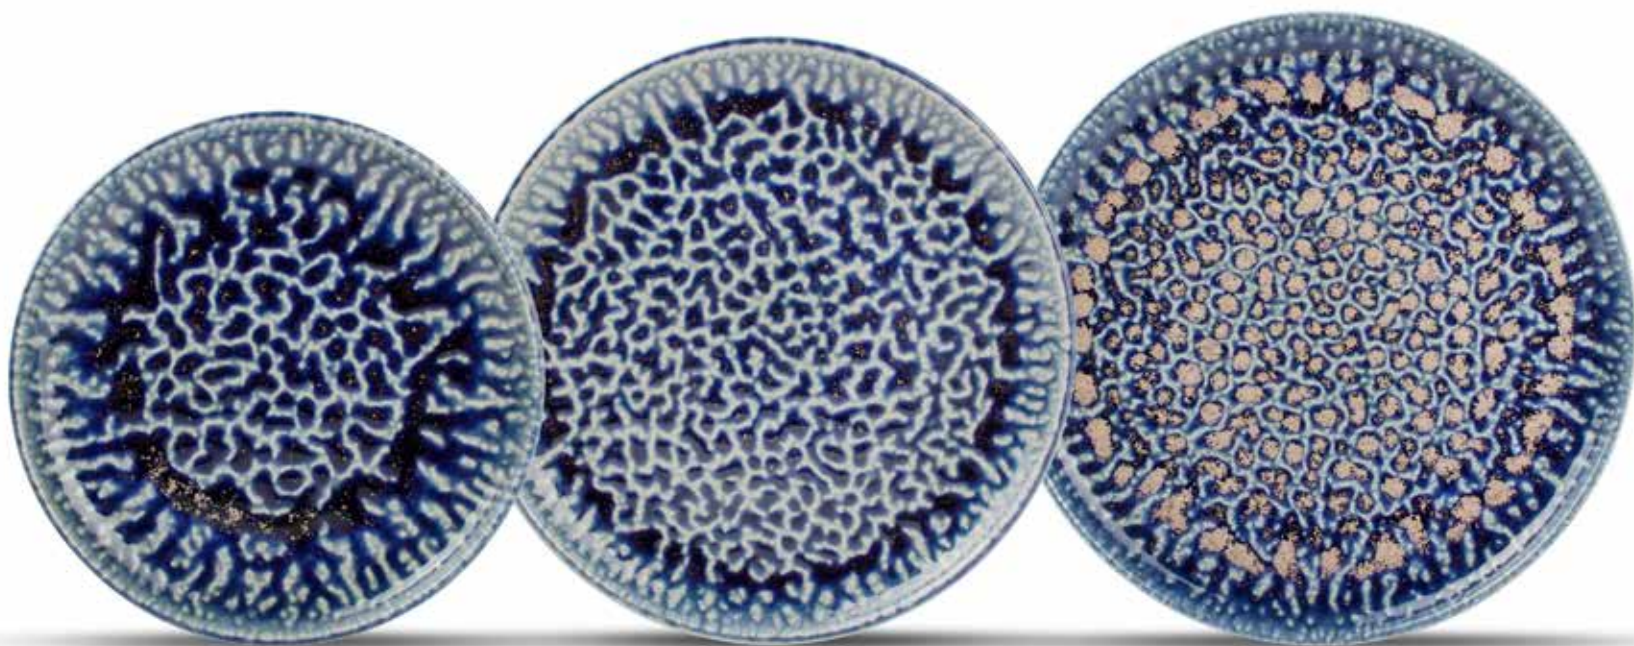

# Cobalt Oxido

A daring choice

Speaking of a statement, the cobalt Oxido range won't go unnoticed! The deep blue and silky nude glossy reactive glaze makes any meal feel special.

Made of strong porcelain, cobalt Oxido is perfect for intense use. A daring choice that will always catch the eye.

**Cobalt Oxido** • Plate cobalt  
605020 • 21cm

**Cobalt Oxido** • Plate cobalt  
605021 • 26cm

**Cobalt Oxido** • Plate cobalt  
605022 • 28,5cm

**Cobalt Oxido** • Plate cobalt  
605026 • 28 x 20cm

**Cobalt Oxido** • Serving dish cobalt  
605025 • 22 x 10cm